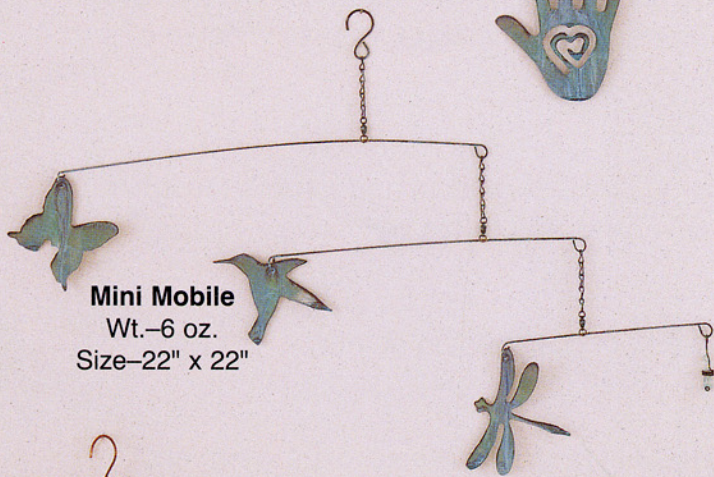

Mobiles & Multiples

Crystal Mobile
Wt.-1 lb.
Size-30" x 36"

Mini Mobile
Wt.-6 oz.
Size-22" x 22"

Triple Tone
Wt.-5½ lbs.
Size-27" x 8"

Sunburst
Wt.-5½ lbs.
Size-17" x 17"

Bell Mobile
Wt.-5¼ lbs.
Size-34" x 16"

Wave Triple
Wt.-4½ lbs.
Size-23" x 14"

Heart Triad
Wt.-6¼ lbs.
Size-30" x 10"

Star Triple
Wt.-4½ lbs.
Size-13" x 15"