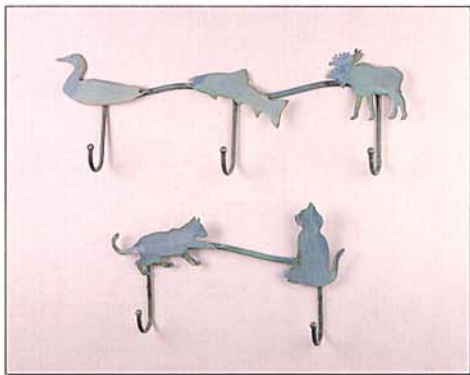

HARMONY HOLLOW

Interior & Garden Accents

BELLS WITH MOTIFS

Adding variety and character to any of our small bronze windbells, they are available with brass motif hangers. Finished in natural brass, we offer the hanger in any of our motif designs.

PLANT & GARDEN MOTIFS

Accent a garden or planter with decorative playful images. Patinaed brass motifs available in three sizes. The two smaller sizes come on a flexible brass rod allowing them to sway in the wind. The large size comes on a sturdy copper stake.

MOBILES

Kinetic sculpture, for indoors or outdoors, in three different modes; the Mobile, Crystal Mobile (shown above), and Mini Mobile. We offer a variety of motif themes, listed on our price sheet, but you're welcome to select a combination from the many motifs we have available. The mobiles are made of brass and feature ball bearing swivels. The Crystal mobile and Mini mobile are ornamented with quartz crystals wrapped in copper.

GARMENT HANGERS

Different sizes available

Functional home accent for indoors or outdoors. Outdoors by the pool or hot tub to hang towels and robes. Indoors for coats, clothes or bath towels. Available with any number of hooks and any combination from our motif selection. Made of copper and brass. Screws Included.