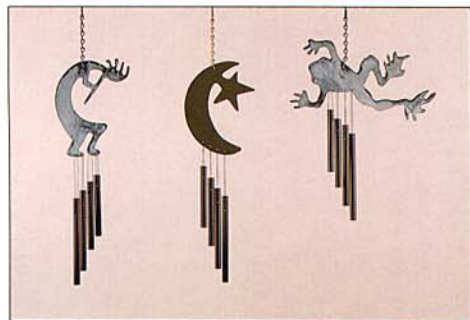

HARMONY HOLLOW

Interior & Garden Accents

BELLS WITH MOTIFS

Adding variety and character to any of our small bronze windbells, they are available with brass motif hangers. Finished in natural brass, we offer the hanger in any of our motif designs.

PLANT & GARDEN MOTIFS

Accent a garden or planter with decorative playful images. Patinaed brass motifs available in three sizes. The two smaller sizes come on a flexible brass rod allowing them to sway in the wind. The large size comes on a sturdy copper stake.

MUSICAL MOTIF CHIMES

Bright cheerful sounding chimes add pleasant harmonies to your choice of motif designs. The brass motif is available in natural or patina finish. Durable stainless steel wires support the black aluminum chimes.

MOBILES

Kinetic sculpture, for indoors or outdoors, in three different modes; the Mobile, Crystal Mobile (shown above), and Mini Mobile. We offer a variety of motif themes, listed on our price sheet, but you're welcome to select a combination from the many motifs we have available. The mobiles are made of brass and feature ball bearing swivels. The Crystal mobile and Mini mobile are ornamented with quartz crystals wrapped in copper.