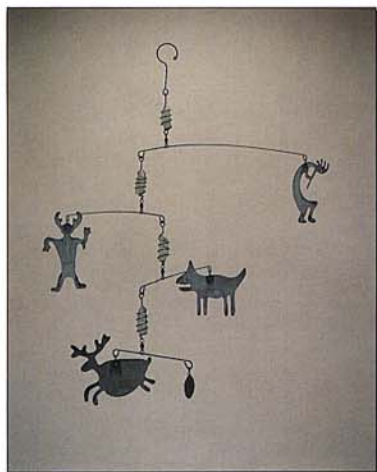

HARMONY HOLLOW

Interior & Garden Accents

BELLS WITH MOTIFS

Adding variety and character to any of our small bronze windbells, they are available with brass motif hangers. Finished in natural brass, we offer the hanger in any of our motif designs.

PLANT & GARDEN MOTIFS

Accent a garden or planter with decorative playful images. Patinaed brass motifs available in three sizes. The two smaller sizes come on a flexible brass rod allowing them to sway in the wind. The large size comes on a sturdy copper stake.

MOBILES

Kinetic sculpture, for indoors or outdoors, in three different modes; the Mobile, Crystal Mobile (shown above), and Mini Mobile. We offer a variety of motif themes, listed on our price sheet, but you're welcome to select a combination from the many motifs we have available. The mobiles are made of brass and feature ball bearing swivels. The Crystal mobile and Mini mobile are ornamented with quartz crystals wrapped in copper.

GARMENT HANGERS

Different sizes available

Functional home accent for indoors or outdoors. Outdoors by the pool or hot tub to hang towels and robes. Indoors for coats, clothes or bath towels. Available with any number of hooks and any combination from our motif selection. Made of copper and brass. Screws Included.